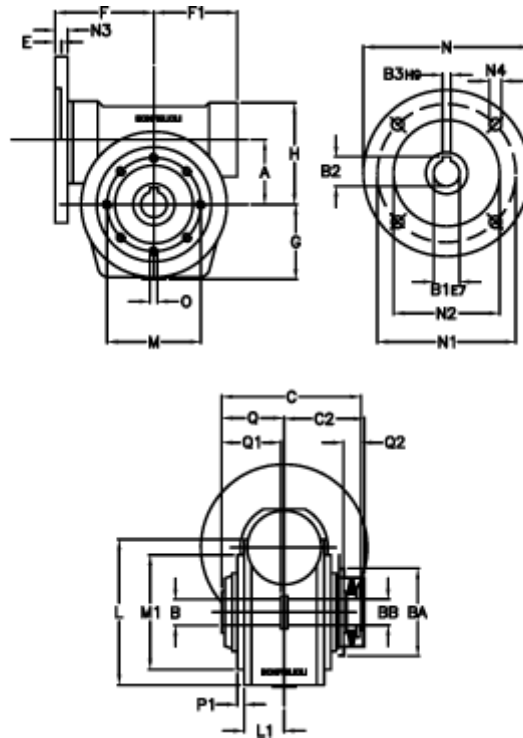

Article number: 390204410072316

Description: Worm Gear with Torque Limiter
VF 44-L1-P-100-P63B14

Measures

a = 44.60	C2 = 48	L1 = 35.0	O = M6x8
B = 18	Description = VF 44P-xx-63B14	m = 65	P1 = 2.0
B1 E7 = 11	E = 2.0	M1 = 50	Q = 32.0
B2 = 12.8	F = 65	N = 90	Q1 = 32
B3 H9 = 4	F1 = 54	N1 = 75	Q2 = 12
BA = 40	g = 51	N2 = 60	
BB H7 = 11	H = 71.0	N3 = 8.0	
C = 79	L = 80.0	N4 = 5,5	